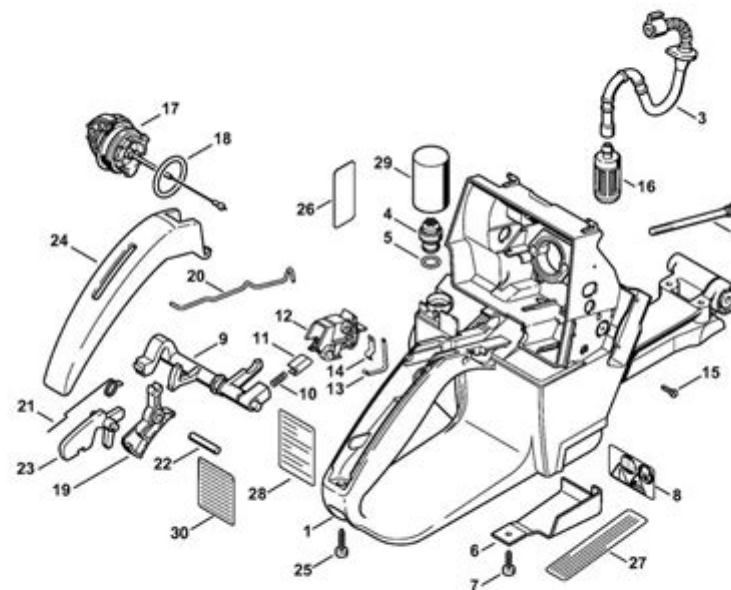

Drawing J Tank housing

Click here to access this Book :

[**FREE DOWNLOAD**](#)